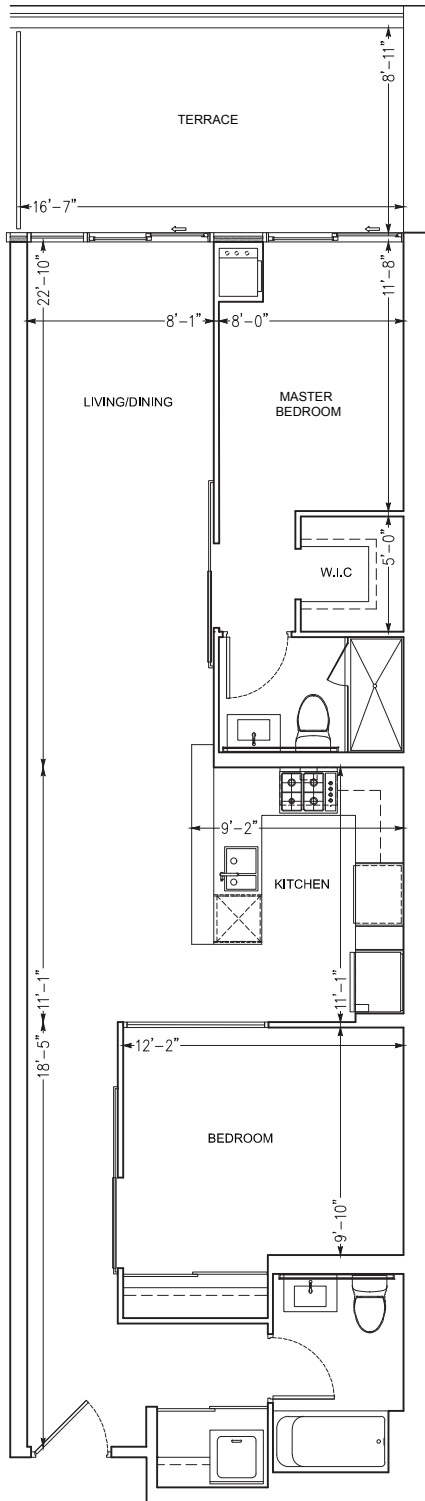

BRICK 2 BEDROOM

Unit 407
972 SQ.FT.
TERRACE 148 SQ.FT.

All sizes and specifications are subject to change without notice. E. & O. E.
Actual usable floor space may vary from the stated floor area.
Prices, figures and materials are preliminary and are subject to change without notice.
Exclusive listing: Condoman Realty Inc., Brokerage

4TH FLOOR