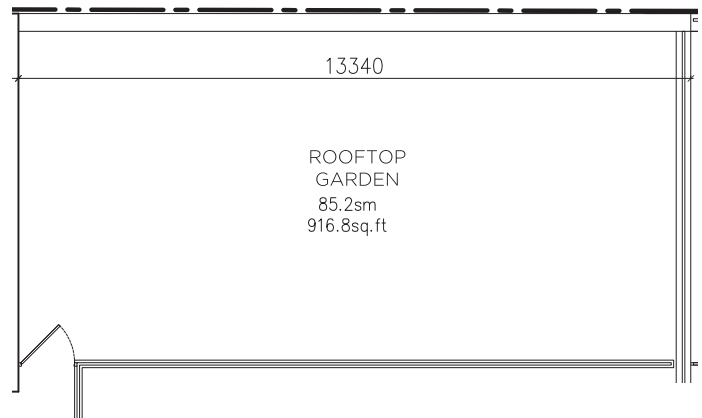

COADY 2 BEDROOM

Unit 601
1002 SQ.FT.
TERRACE 194 SQ.FT.

All sizes and specifications are subject to change without notice. E. & O. E.
Actual usable floor space may vary from the stated floor area.
Prices, figures and materials are preliminary and are subject to change without notice.
Exclusive listing: CondoMan Realty Inc., Brokerage

6TH FLOOR