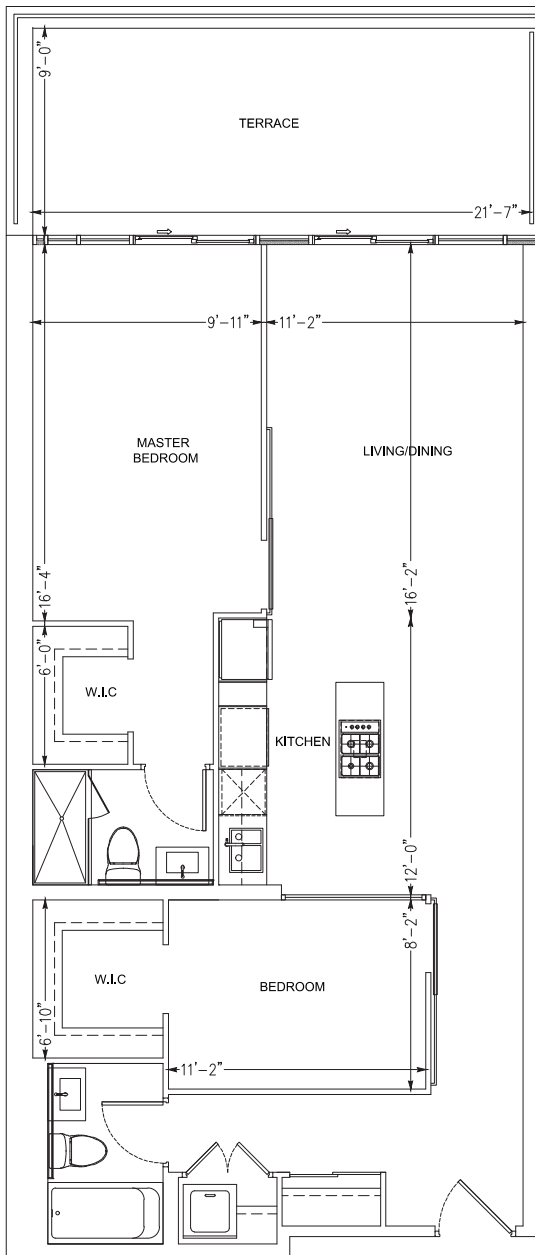

COADY 2 BEDROOM

Unit 601
1002 SQ.FT.
TERRACE 194 SQ.FT.

All sizes and specifications are subject to change without notice. E. & O. E.
Actual usable floor space may vary from the stated floor area.
Prices, figures and materials are preliminary and are subject to change without notice.
Exclusive listing: CondoMan Realty Inc., Brokerage

6TH FLOOR