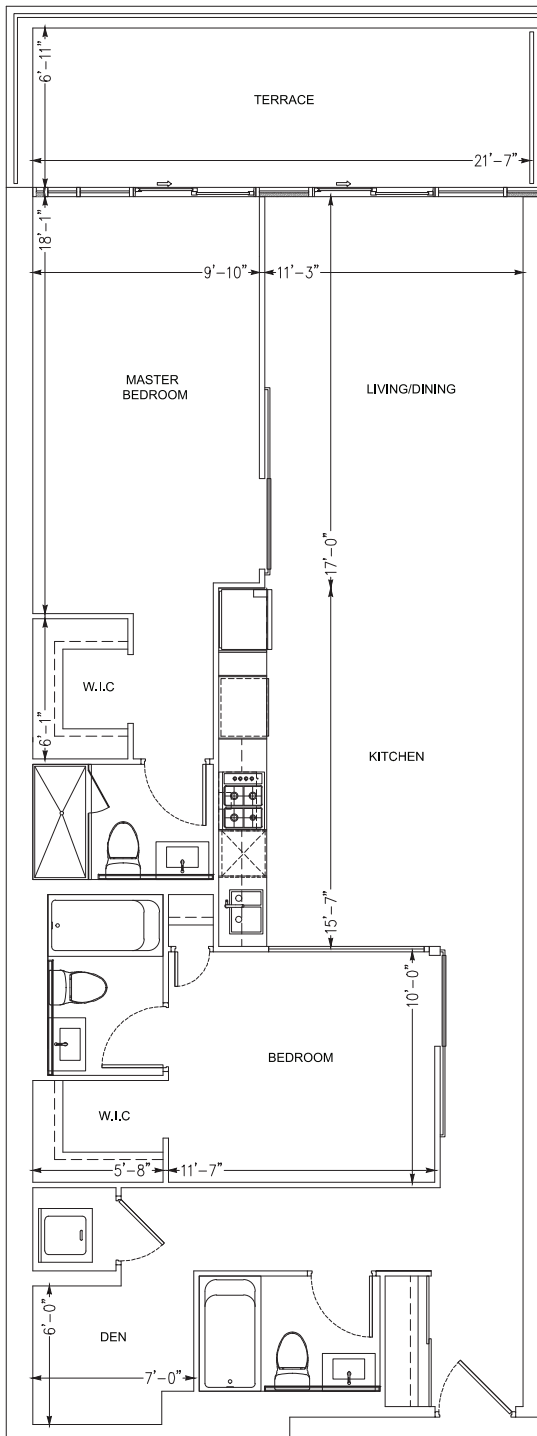

LAING

2 BEDROOM + DEN

Unit 501
 1229 SQ.FT.
 TERRACE 150 SQ.FT.

All sizes and specifications are subject to change without notice. E. & Q. E.
 Actual usable floor space may vary from the stated floor area.
 Prices, figures and materials are preliminary and are subject to change without notice.
 Exclusive listing: Condoman Realty Inc., Brokerage

5TH FLOOR