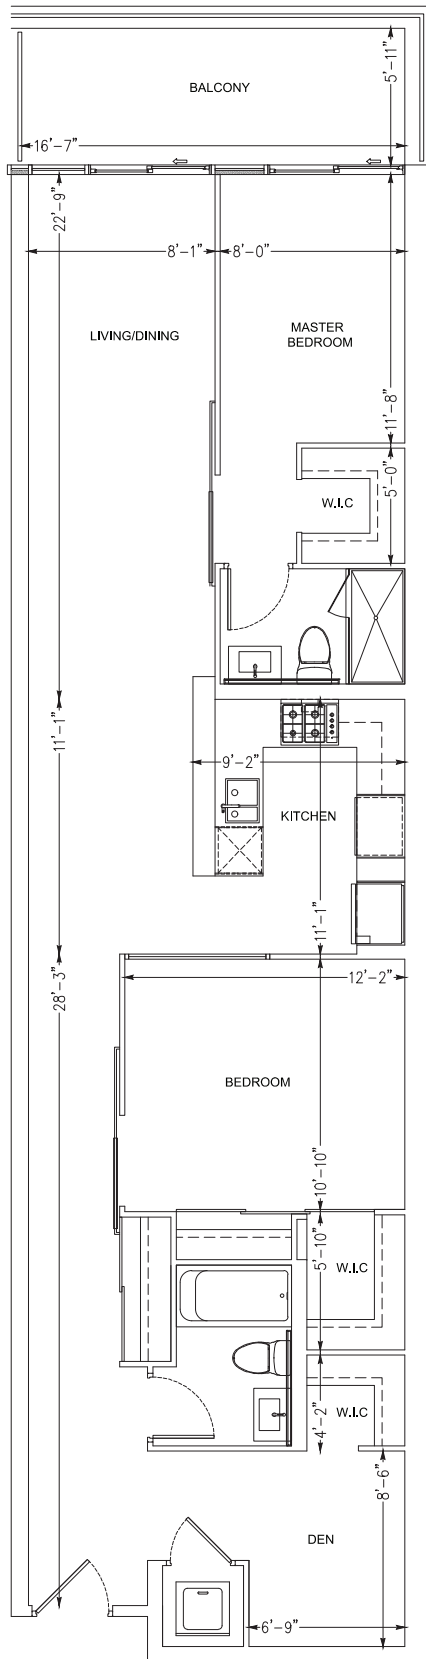

MEMORY LANE 2 BEDROOM + DEN

Unit 207 | 307
1150 SQ.FT.
BALCONY 99 SQ.FT.

All sizes and specifications are subject to change without notice. E. & Q. E.
Actual usable floor space may vary from the stated floor area.
Prices, figures and materials are preliminary and are subject to change without notice.
Exclusive listing: CondoMan Realty Inc., Brokerage

3RD FLOOR

2ND FLOOR